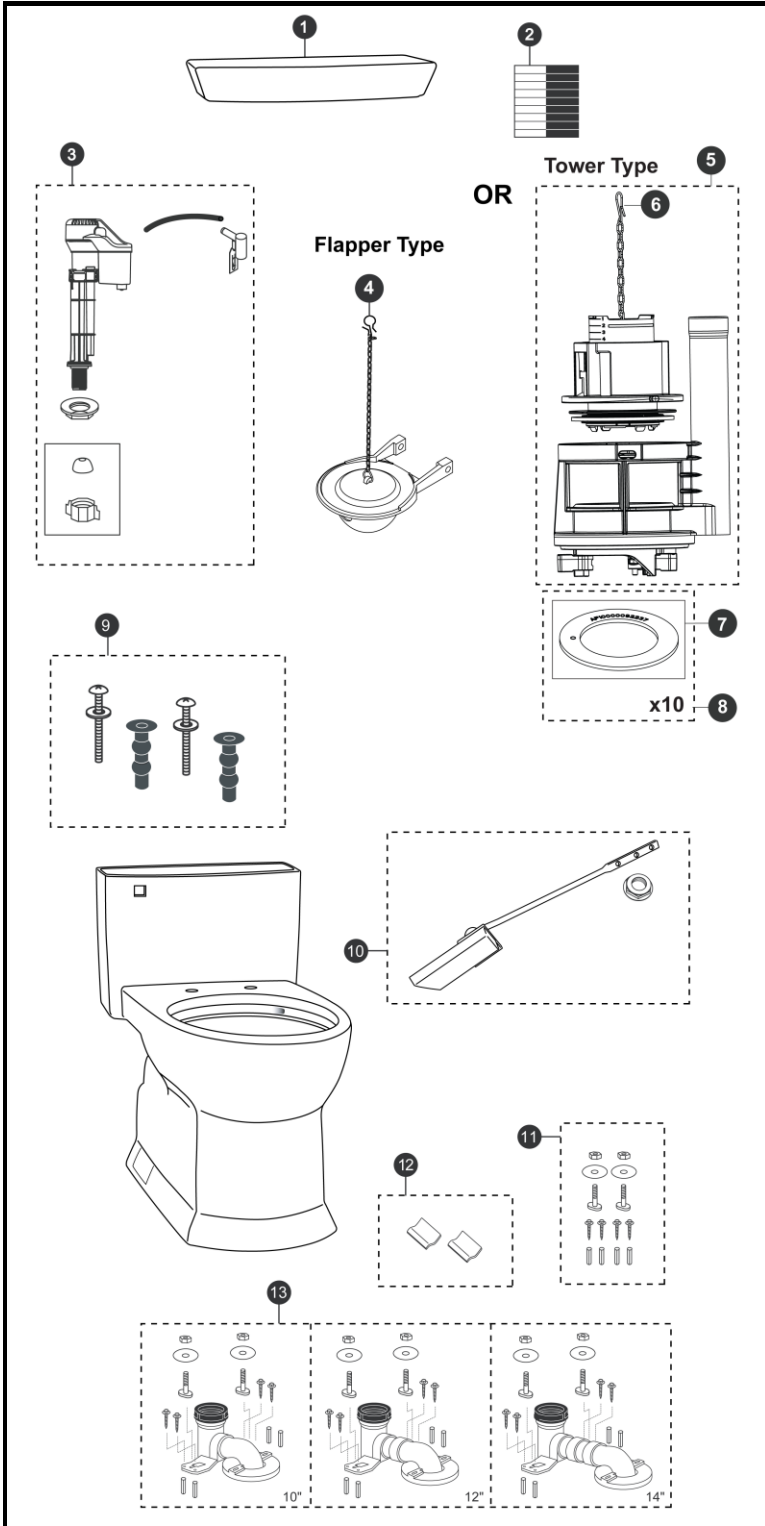

MS964214CEF MS964214CEFG
 CST964CEF CST964CEFG
 CST964CEFT CST964CEFGT

Eco Soirée®
1.28 Gpf Toilet, Elongated,
Tornado Flush™, UniFit Rough-In
Universal Height, (including CEFIONTECT®)

Item	Part	Description
1	TCU964CRE#01	Tank Lid w/ Velcro Tape - Cotton
	TCU964CRE#03	Tank Lid w/ Velcro Tape - Bone
	TCU964CRE#11	Tank Lid w/ Velcro Tape - Colonial White
	TCU964CRE#12	Tank Lid w/ Velcro Tape - Sedona Beige
	TCU964CRE#51	Tank Lid w/ Velcro Tape - Ebony
2	THU107	Velcro Tape
3	TSU81.30-A	Fill Valve
4	THU500S	Flapper w/ Chain
5	THU453.10C-A	Drain Valve
6	THU440-A	Flush Tower
7	THU407	Seal Gasket (1 piece)
8	THU370	Seal Gasket (10 pieces)
9	THU651N	Top Mounting Seat Hardware
10	THU225#CP	Trip Lever - Chrome Plated
	THU225#BN	Trip Lever - Brushed Nickel
	THU225#PN	Trip Lever - Polished Nickel
11	THU020N	Rough-In Mounting Hardware Kit
12	TCU964CV#01	Cover Plate Set w/ Velcro Tape - Cotton
	TCU964CV#03	Cover Plate Set w/ Velcro Tape - Bone
	TCU964CV#11	Cover Plate Set w/ Velcro Tape - Colonial White
	TCU964CV#12	Cover Plate Set w/ Velcro Tape - Sedona Beige
	TCU964CV#51	Cover Plate Set w/ Velcro Tape - Ebony
13	TSU03W.10R	UniFit - 10" Rough-In
	TSU03W.12R	UniFit - 12" Rough-In
	TSU03W.14R	UniFit - 14" Rough-In

Note:

Product Number Explanations

One-Piece Toilet

(MS) Toilet & Seat Combination
 (CST) Gravity Type Toilet
 (964) Toilet Model
 (214) Seat Model
 (C) Tornado Flush™
 (F) Universal Height
 (G) CEFIONTECT®
 (T) Drain Valve Tower

Colors

(#01) Cotton
 (#03) Bone
 (#11) Colonial White
 (#12) Sedona Beige
 (#51) Ebony

Actual Product may vary slightly from illustration.