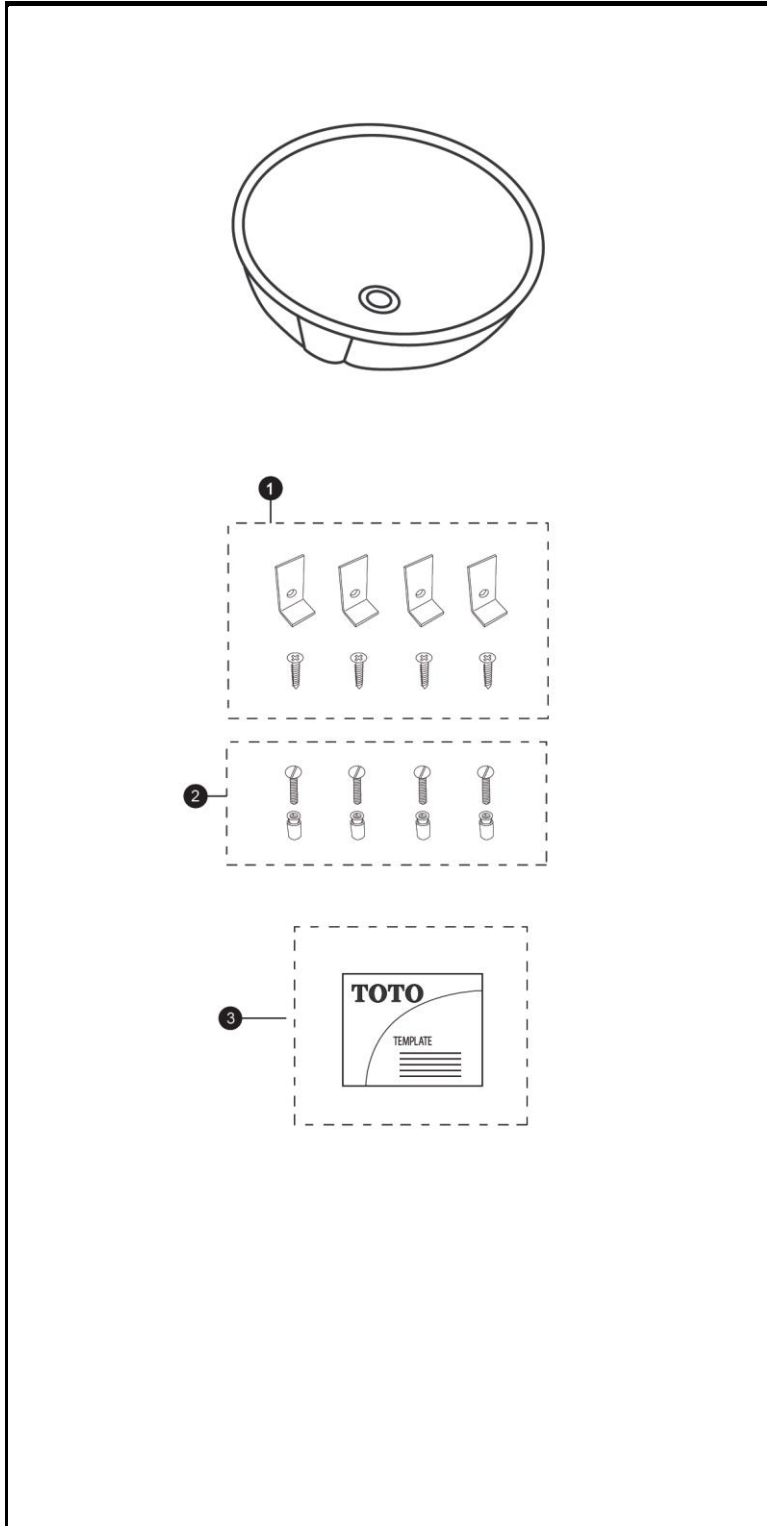

Commercial Under Counter Lavatory

Item	Part	Description
1	THU408	Mounting set, UC lav, standard rim
2	THU410	Anchor set, UC lav, hard surface
3	0GU215-A	Template for LT587

Note:

Product Number Explanations	
Under Counter Lavatory	Colors
(LT) Lavatory	(#01) Cotton
(587) Model	(#03) Bone
	(#04) Gray
	(#12) Sedona Beige
	(#51) Ebony

Actual Product may vary slightly from illustration.