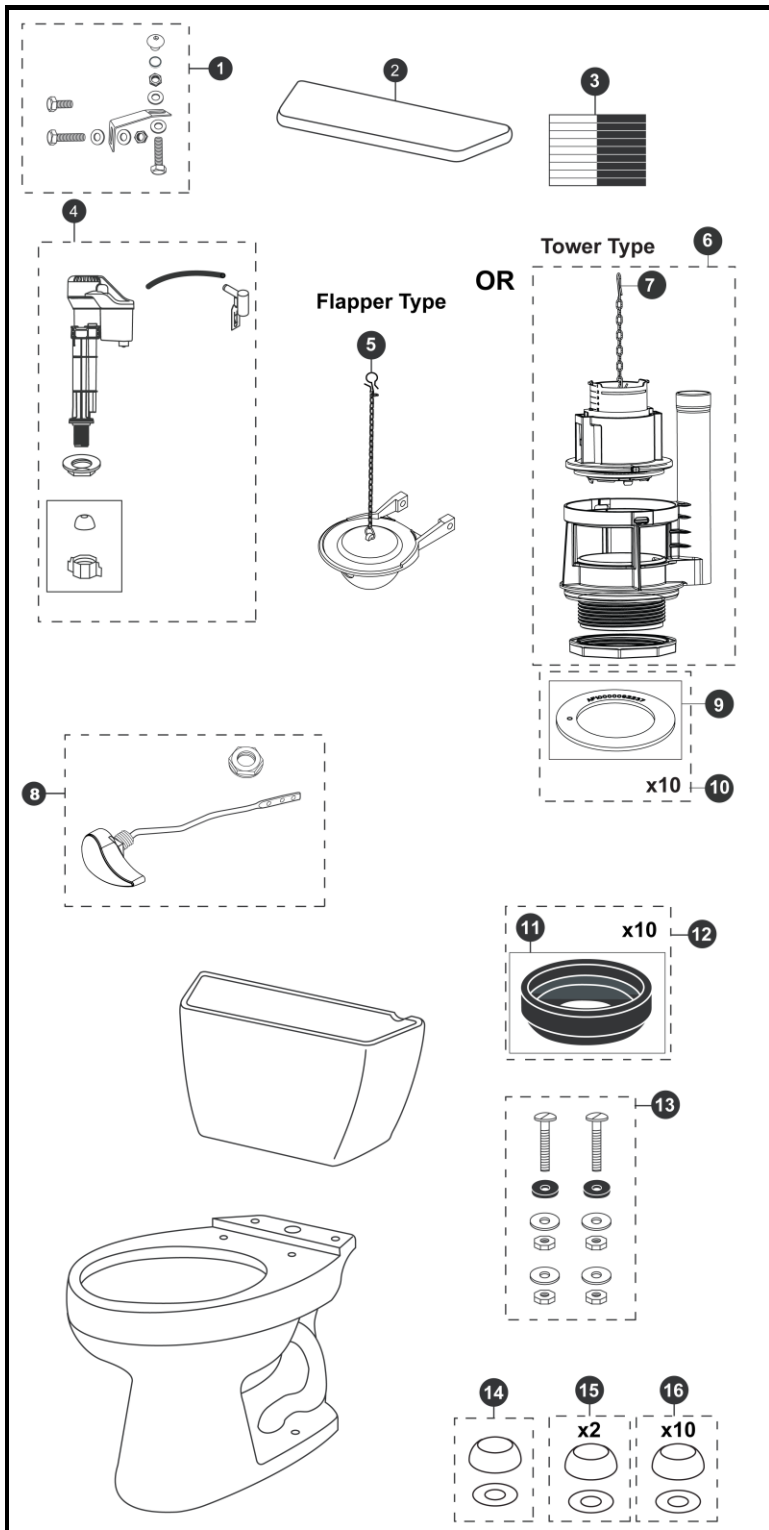

CST744SLDB  
C744SL  
ST743SDB

**Drake®**  
**1.6 Gpf Toilet, Elongated,**  
**G-MAX®, ADA, 12" Rough In,**  
**Insulated Tank, Bolt Down Tank Lid**

Item	Part	Description
1	THU089	Bolt Down Set
2	TCU743BCR#01	Bolt Down Tank Lid w/ Velcro - Cotton
	TCU743BCR#03	Bolt Down Tank Lid w/ Velcro - Bone
	TCU743BCR#11	Bolt Down Tank Lid w/ Velcro - Colonial White
	TCU743BCR#12	Bolt Down Tank Lid w/ Velcro - Sedona Beige
	TCU743BCR#51	Bolt Down Tank Lid w/ Velcro - Ebony
3	THU107	Velcro Tape
4	TSU708	Fill Valve
5	THU500S	Flapper w/ chain
6	THU440.15H-A	Drain Valve for Tower Type
7	THU460-A	Flush Tower
8	THU068#01	Trip Lever - Cotton
	THU068#03	Trip Lever - Bone
	THU068#11	Trip Lever - Colonial White
	THU068#12	Trip Lever - Sedona Beige
	THU068#51	Trip Lever - Ebony
	THU068#CP	Trip Lever - Chrome Plated
	THU068#BN	Trip Lever - Brushed Nickel
	THU068#PN	Trip Lever - Polished Nickel
9	THU407	Seal Gasket (1 piece)
10	THU370	Seal Gasket (10 pieces)
11	9BU024E	3" Tank to Bowl Gasket
12	THU131	Tank to Bowl Gaskets (10 pieces)
13	TSU01D	Tank Mounting Kit
14	THU044#01	Bolt Cap Set - Cotton (1 set)
	THU044#03	Bolt Cap Set - Bone (1 set)
	THU044#11	Bolt Cap Set - Colonial White (1 set)
	THU044#12	Bolt Cap Set - Sedona Beige
	THU044#51	Bolt Cap Set - Ebony
15	THU044S#01	Bolt Cap Sets - Cotton (2 pieces)
	THU044S#03	Bolt Cap Sets - Bone (2 pieces)
	THU044S#11	Bolt Cap Sets - Colonial White (2 pieces)
	THU044S#12	Bolt Cap Sets - Sedona Beige (2 pieces)
	THU044S#51	Bolt Cap Sets - Ebony (2 pieces)
16	THU098#01	Bolt Cap Sets - Cotton (20 pieces)
	THU098#03	Bolt Cap Sets - Bone (20 pieces)
	THU098#11	Bolt Cap Sets - Colonial White (20 pieces)
	THU098#12	Bolt Cap Sets - Sedona Beige (20 pieces)
	THU098#51	Bolt Cap Sets - Ebony (20 pieces)