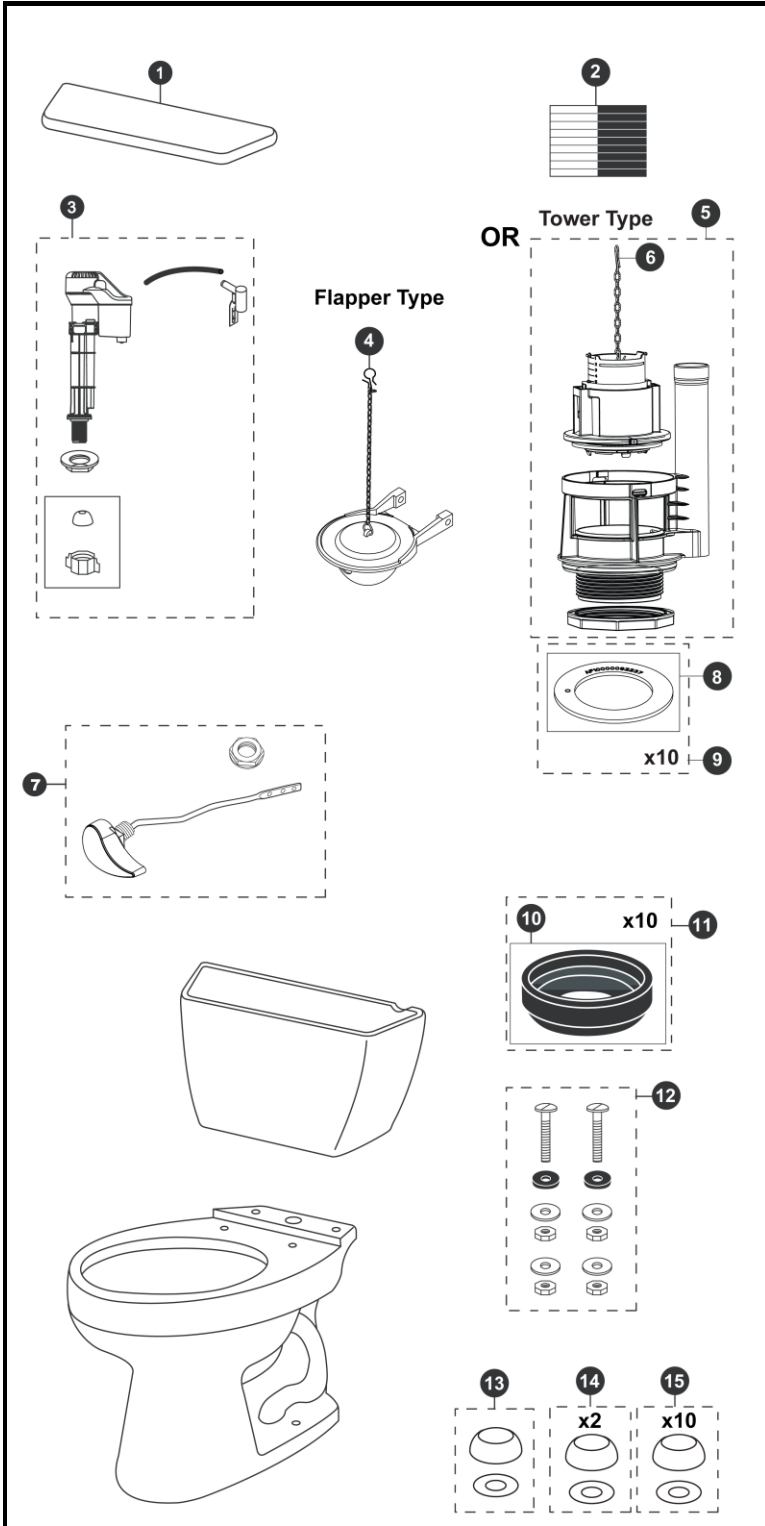

Drake®
1.6 Gpf Toilet, Elongated,
G-MAX®, ADA, 12" Rough-In,
Insulated Tank

Actual Product may vary slightly from illustration.

Item	Part	Description
1	TCU743CR#01	Tank Lid w/ Velcro Tape - Cotton
	TCU743CR#03	Tank Lid w/ Velcro Tape - Bone
	TCU743CR#11	Tank Lid w/ Velcro Tape - Colonial White
	TCU743CR#12	Tank Lid w/ Velcro Tape - Sedona Beige
	TCU743CR#51	Tank Lid w/ Velcro Tape - Ebony
2	THU107	Velcro Tape
3	TSU708	Fill Valve
4	THU500S	Flapper w/ chain
5	THU440.15H-A	Drain Valve for Tower Type
6	THU460-A	Flush Tower
7	THU068#01	Trip Lever - Cotton
	THU068#03	Trip Lever - Bone
	THU068#11	Trip Lever - Colonial White
	THU068#12	Trip Lever - Sedona Beige
	THU068#51	Trip Lever - Ebony
	THU068#CP	Trip Lever - Chrome Plated
	THU068#BN	Trip Lever - Brushed Nickel
	THU068#PN	Trip Lever - Polished Nickel
8	THU407	Seal Gasket (1 piece)
9	THU370	Seal Gasket (10 pieces)
10	9BU024E	3" Tank to Bowl Gasket
11	THU131	Tank to Bowl Gaskets (10 pieces)
12	TSU01D	Tank Mounting Kit
13	THU044#01	Bolt Cap Set - Cotton (1 set)
	THU044#03	Bolt Cap Set - Bone (1 set)
	THU044#11	Bolt Cap Set - Colonial White (1 set)
	THU044#12	Bolt Cap Set - Sedona Beige
	THU044#51	Bolt Cap Set - Ebony
14	THU044S#01	Bolt Cap Sets - Cotton (2 pieces)
	THU044S#03	Bolt Cap Sets - Bone (2 pieces)
	THU044S#11	Bolt Cap Sets - Colonial White (2 pieces)
	THU044S#12	Bolt Cap Sets - Sedona Beige (2 pieces)
	THU044S#51	Bolt Cap Sets - Ebony (2 pieces)
15	THU098#01	Bolt Cap Sets - Cotton (20 pieces)
	THU098#03	Bolt Cap Sets - Bone (20 pieces)
	THU098#11	Bolt Cap Sets - Colonial White (20 pieces)
	THU098#12	Bolt Cap Sets - Sedona Beige (20 pieces)
	THU098#51	Bolt Cap Sets - Ebony (20 pieces)

Note:

Product Number Explanations

Two-Piece Toilet	Tank	Bowl
(CST) Gravity Type Toilet (744) Model	(ST) Tank (743) Model	(C) Bowl (744) Model
(S) G-MAX®	(S) G-MAX®	(S) G-MAX®
(L) ADA Compliant	(D) Insulated Tank	(L) ADA Compliant
(D) Insulated Tank		