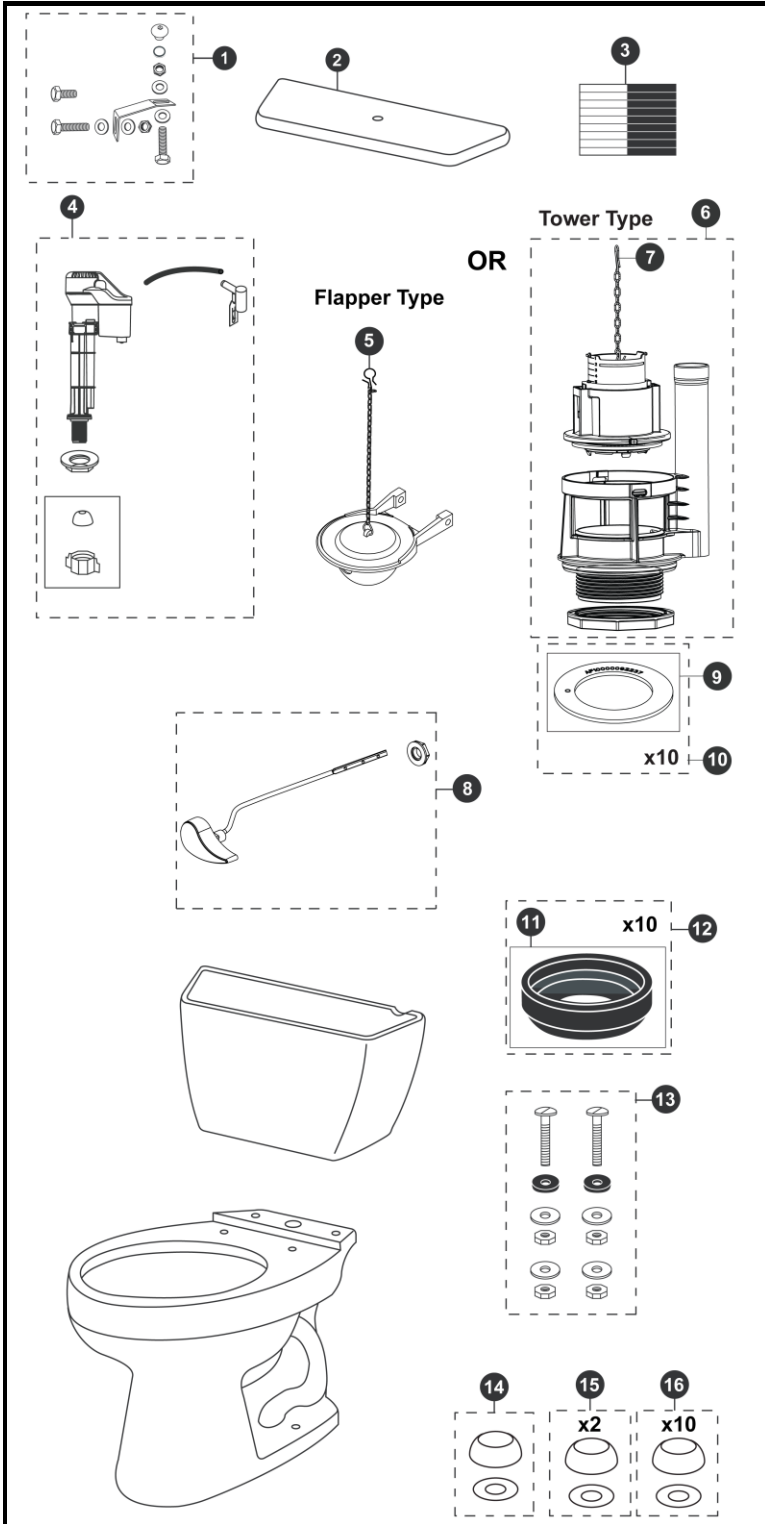

Drake®
1.6 Gpf Toilet, Elongated,
G-MAX®, ADA, 12" Rough-In,
Bolt Down Tank Lid

Actual Product may vary slightly from illustration.

Item	Part	Description
1	THU089	Bolt Down Set
2	TCU743BCR#01	Bolt Down Tank Lid w/ Velcro - Cotton
	TCU743BCR#03	Bolt Down Tank Lid w/ Velcro - Bone
	TCU743BCR#11	Bolt Down Tank Lid w/ Velcro - Colonial White
	TCU743BCR#12	Bolt Down Tank Lid w/ Velcro - Sedona Beige
	TCU743BCR#51	Bolt Down Tank Lid w/ Velcro - Ebony
3	THU107	Velcro Tape
4	TSU708	Fill Valve
5	THU500S	Flapper w/ Chain
6	THU443.10B-A	Drain Valve for Tower Type
7	THU440-A	Flush Tower
8	THU068#01	Trip Lever - Cotton
	THU068#03	Trip Lever - Bone
	THU068#11	Trip Lever - Colonial White
	THU068#12	Trip Lever - Sedona Beige
	THU068#51	Trip Lever - Ebony
	THU068#CP	Trip Lever - Chrome Plated
	THU068#BN	Trip Lever - Brushed Nickel
	THU068#PN	Trip Lever - Polished Nickel
9	THU407	Seal Gasket (1 piece)
10	THU370	Seal Gasket (10 pieces)
11	9BU024E	3" Tank to Bowl Gasket
12	THU131	Tank to Bowl Gaskets (10 pieces)
13	TSU01D	Tank Mounting Kit
14	THU044#01	Bolt Cap Set - Cotton (1 set)
	THU044#03	Bolt Cap Set - Bone (1 set)
	THU044#11	Bolt Cap Set - Colonial White (1 set)
	THU044#12	Bolt Cap Set - Sedona Beige
	THU044#51	Bolt Cap Set - Ebony
15	THU044S#01	Bolt Cap Sets - Cotton (2 pieces)
	THU044S#03	Bolt Cap Sets - Bone (2 pieces)
	THU044S#11	Bolt Cap Sets - Colonial White (2 pieces)
	THU044S#12	Bolt Cap Sets - Sedona Beige (2 pieces)
	THU044S#51	Bolt Cap Sets - Ebony (2 pieces)
16	THU098#01	Bolt Cap Sets - Cotton (20 pieces)
	THU098#03	Bolt Cap Sets - Bone (20 pieces)
	THU098#11	Bolt Cap Sets - Colonial White (20 pieces)
	THU098#12	Bolt Cap Sets - Sedona Beige (20 pieces)
	THU098#51	Bolt Cap Sets - Ebony (20 pieces)

Note:

Product Number Explanations

Two-Piece Toilet

(CST) Gravity Type Toilet
(744) Model
(S) G-MAX®
(B) Bolt Down Tank Lid

Tank

(ST) Tank
(743) Model
(S) G-MAX®
(B) Bolt Down Tank Lid

Bowl

(C) Bowl
(744) Model
(S) G-MAX®
(L) ADA Compliant