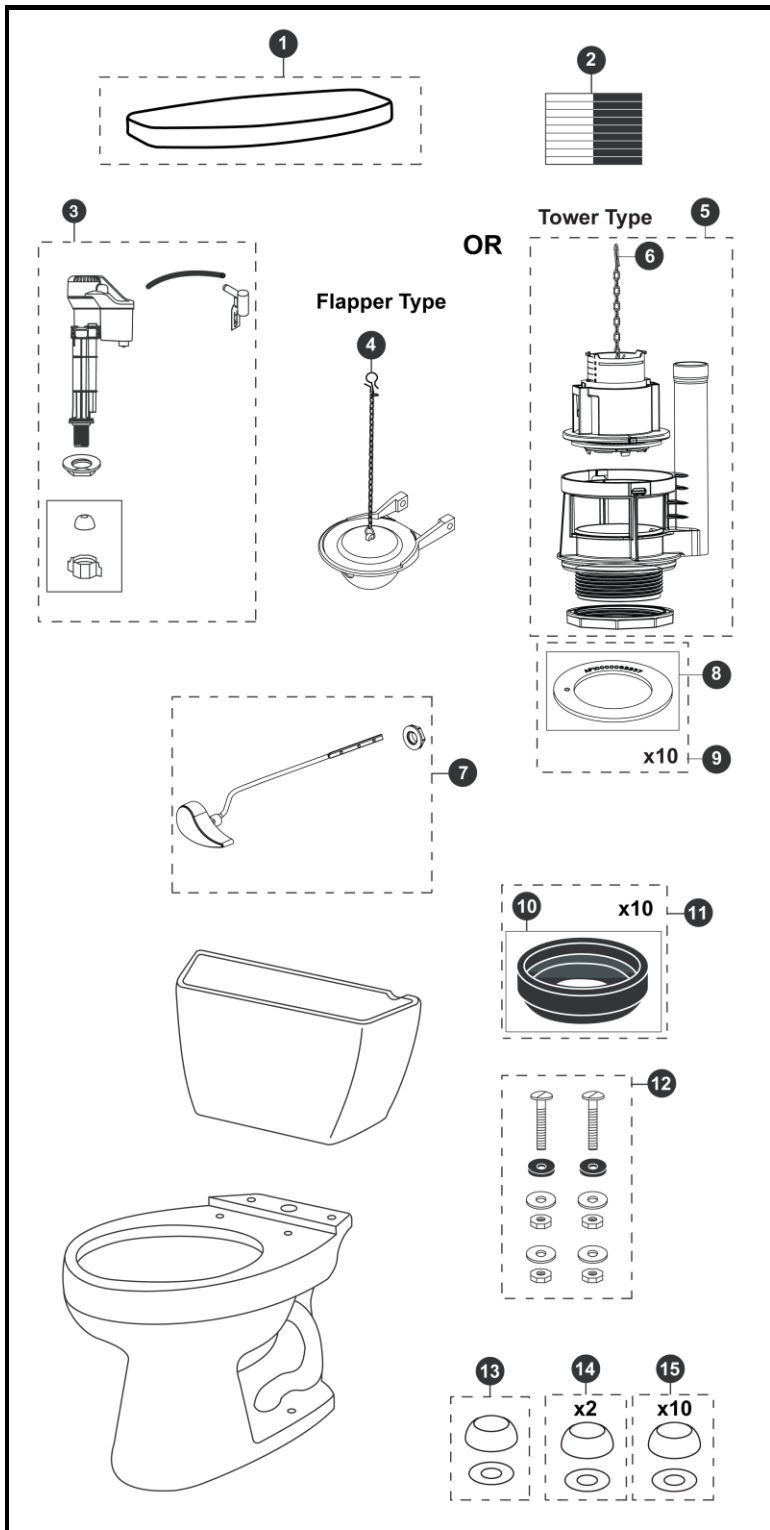

**Drake®**  
**1.6 Gpf Toilet, Elongated,**  
**G-MAX®, ADA, 12" Rough-In**

Item	Part	Description
1	TCU743CR#01	Tank Lid w/ Velcro Tape - Cotton
	TCU743CR#03	Tank Lid w/ Velcro Tape - Bone
	TCU743CR#11	Tank Lid w/ Velcro Tape - Colonial White
	TCU743CR#12	Tank Lid w/ Velcro Tape - Sedona Beige
	TCU743CR#51	Tank Lid w/ Velcro Tape - Ebony
2	THU107	Velcro Tape
3	TSU708	Fill Valve
4	THU500S	Flapper w/ Chain
5	THU443.10B-A	Drain Valve for Tower Type
6	THU440-A	Flush Tower
7	THU068#01	Trip Lever - Cotton
	THU068#03	Trip Lever - Bone
	THU068#11	Trip Lever - Colonial White
	THU068#12	Trip Lever - Sedona Beige
	THU068#51	Trip Lever - Ebony
	THU068#CP	Trip Lever - Chrome Plated
	THU068#BN	Trip Lever - Brushed Nickel
	THU068#PN	Trip Lever - Polished Nickel
8	THU407	Seal Gasket (1 piece)
9	THU370	Seal Gasket (10 pieces)
10	9BU024E	3" Tank to Bowl Gasket
11	THU131	Tank to Bowl Gaskets (10 pieces)
12	TSU01D	Tank Mounting Kit
13	THU044#01	Bolt Cap Set - Cotton (1 set)
	THU044#03	Bolt Cap Set - Bone (1 set)
	THU044#11	Bolt Cap Set - Colonial White (1 set)
	THU044#12	Bolt Cap Set - Sedona Beige
	THU044#51	Bolt Cap Set - Ebony
14	THU044S#01	Bolt Cap Sets - Cotton (2 pieces)
	THU044S#03	Bolt Cap Sets - Bone (2 pieces)
	THU044S#11	Bolt Cap Sets - Colonial White (2 pieces)
	THU044S#12	Bolt Cap Sets - Sedona Beige (2 pieces)
	THU044S#51	Bolt Cap Sets - Ebony (2 pieces)
15	THU098#01	Bolt Cap Sets - Cotton (20 pieces)
	THU098#03	Bolt Cap Sets - Bone (20 pieces)
	THU098#11	Bolt Cap Sets - Colonial White (20 pieces)
	THU098#12	Bolt Cap Sets - Sedona Beige (20 pieces)
	THU098#51	Bolt Cap Sets - Ebony (20 pieces)

**Note:**

Product Number Explanations		
Two-Piece Toilet	Tank	Bowl
(CST) Gravity Type Toilet	(ST) Tank	(C) Bowl
(744) Model	(743) Model	(744) Model
(S) G-MAX®	(S) G-MAX®	(S) G-MAX®
(L) ADA Compliant		(L) ADA Compliant

Actual Product may vary slightly from illustration.