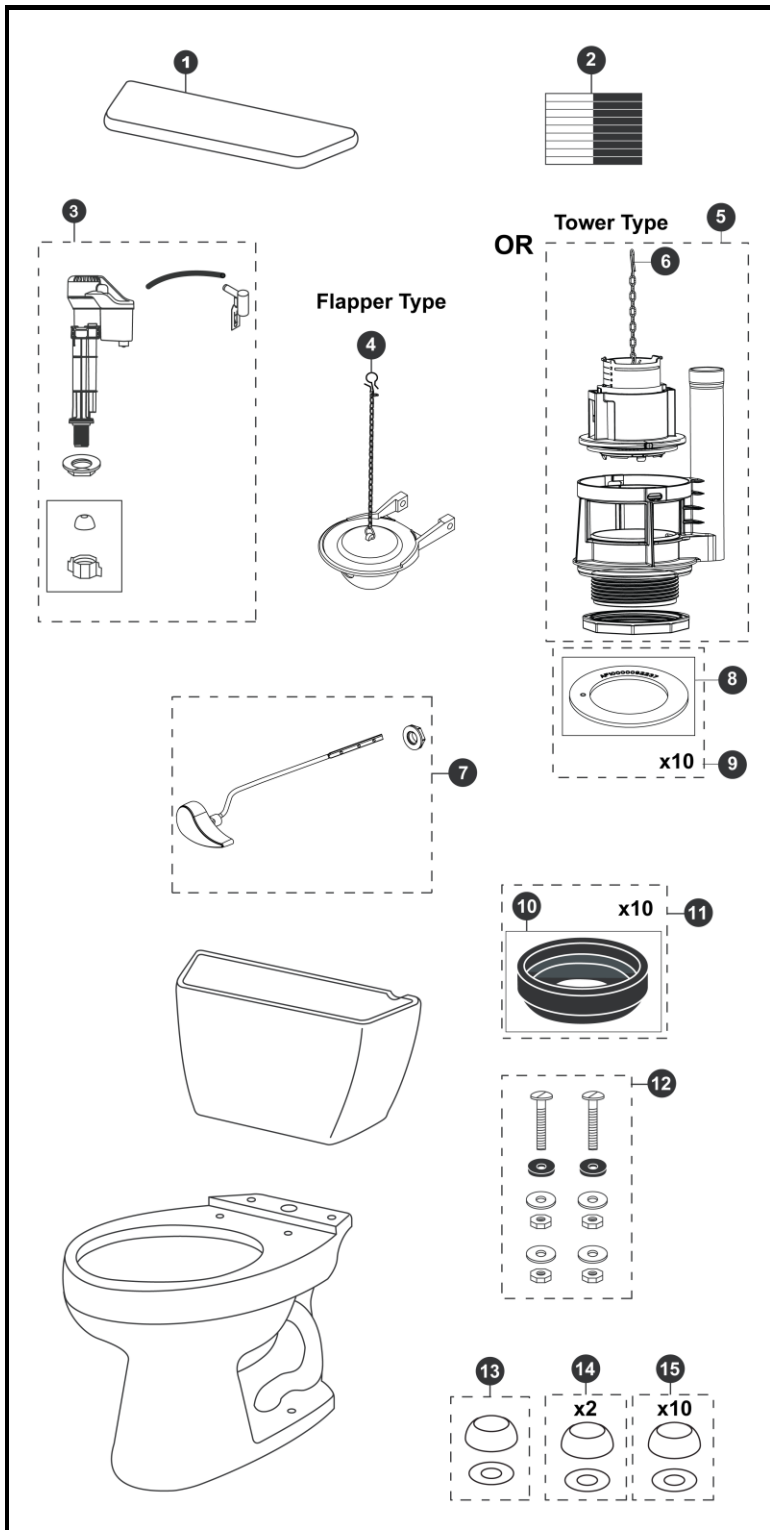

Drake®
1.6 Gpf Toilet, Round,
G-MAX®, 12" Rough-In

Item	Part	Description
1	TCU743CR#01	Tank Lid w/ Velcro - Cotton
	TCU743CR#03	Tank Lid w/ Velcro - Bone
	TCU743CR#11	Tank Lid w/ Velcro - Colonial White
	TCU743CR#12	Tank Lid w/ Velcro - Sedona Beige
	TCU743CR#51	Tank Lid w/ Velcro - Ebony
2	THU107	Velcro Tape
3	TSU708	Fill Valve
4	THU500S	Flapper w/ Chain
5	THU443.10B-A	Drain Valve for Tower Type
6	THU440-A	Flush Tower
7	THU068#01	Trip Lever - Cotton
	THU068#03	Trip Lever - Bone
	THU068#11	Trip Lever - Colonial White
	THU068#12	Trip Lever - Sedona Beige
	THU068#51	Trip Lever - Ebony
	THU068#CP	Trip Lever - Chrome Plated
	THU068#BN	Trip Lever - Brushed Nickel
	THU068#PN	Trip Lever - Polished Nickel
8	THU407	Seal Gasket (1 piece)
9	THU370	Seal Gasket (10 pieces)
10	9BU024E	3" Tank to Bowl Gasket
11	THU131	Tank to Bowl Gaskets (10 pieces)
12	TSU01D	Tank Mounting Kit
13	THU044#01	Bolt Cap Set - Cotton (1 set)
	THU044#03	Bolt Cap Set - Bone (1 set)
	THU044#11	Bolt Cap Set - Colonial White (1 set)
	THU044#12	Bolt Cap Set - Sedona Beige
	THU044#51	Bolt Cap Set - Ebony
14	THU044S#01	Bolt Cap Sets - Cotton (2 pieces)
	THU044S#03	Bolt Cap Sets - Bone (2 pieces)
	THU044S#11	Bolt Cap Sets - Colonial White (2 pieces)
	THU044S#12	Bolt Cap Sets - Sedona Beige (2 pieces)
	THU044S#51	Bolt Cap Sets - Ebony (2 pieces)
15	THU098#01	Bolt Cap Sets - Cotton (20 pieces)
	THU098#03	Bolt Cap Sets - Bone (20 pieces)
	THU098#11	Bolt Cap Sets - Colonial White (20 pieces)
	THU098#12	Bolt Cap Sets - Sedona Beige (20 pieces)
	THU098#51	Bolt Cap Sets - Ebony (20 pieces)

Note:

Product Number Explanations		
Two-Piece Toilet	Tank	Bowl
(CST) Gravity Type Toilet	(ST) Tank	(C) Bowl
(743) Model	(743) Model	(743) Model
(S) G-MAX®	(S) G-MAX®	(S) G-MAX®

Actual Product may vary slightly from illustration.