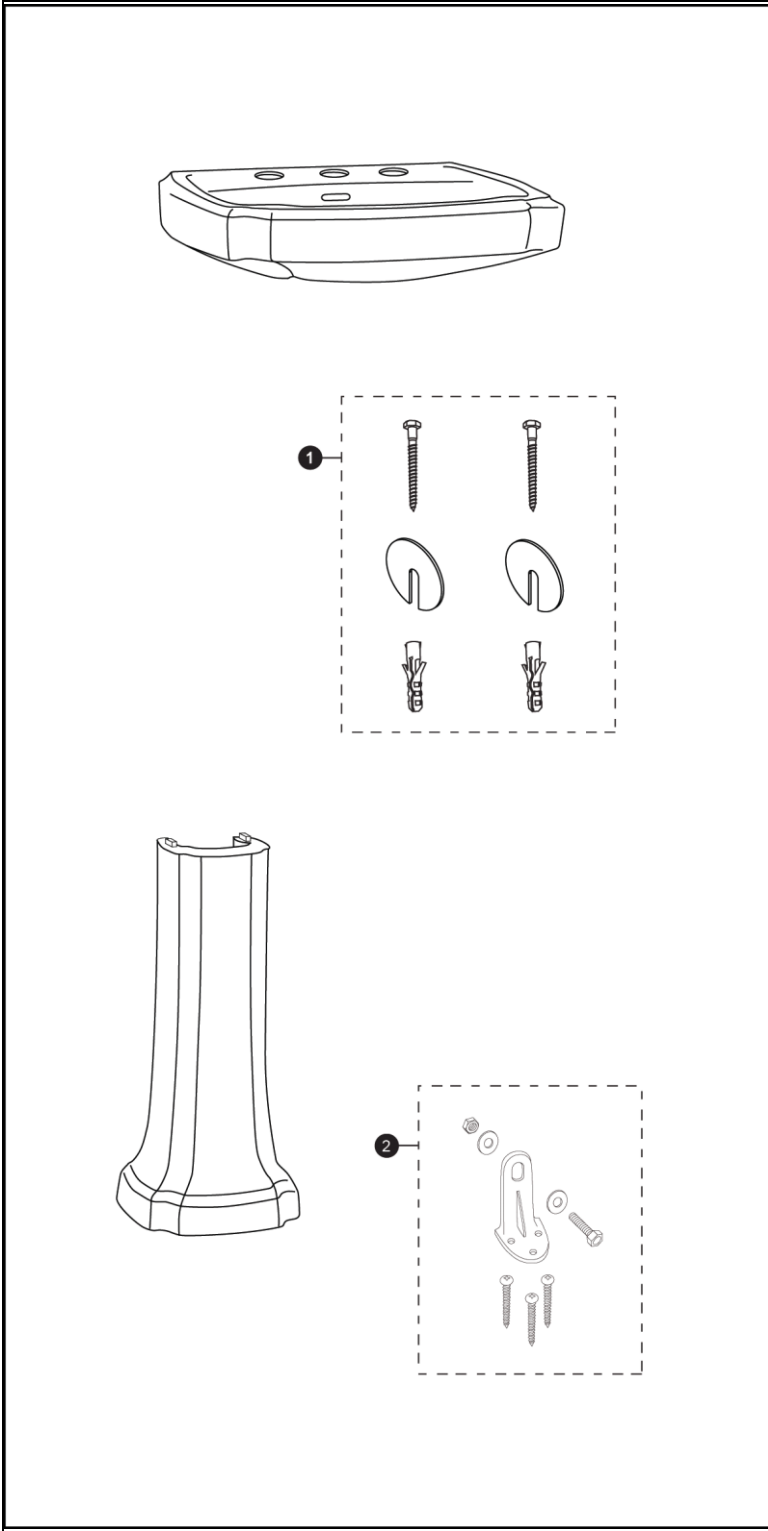

LPT972

Guinevere®

Pedestal Lavatory

LPT972 LPT972.8
 LT972 LT972.8
 PT972 PT972

| Items | Parts | Description |
|-------|---------|----------------------|
| 1 | THU125R | Mounting Set |
| 2 | TL510ER | Mounting Set - Floor |

Note:

| Product Number Explanations | | |
|---|---|------------------------------|
| Pedestal Lavatory | Lavatory | Pedestal |
| (LPT) Pedestal Lavatory (972) Model (.8) 8" Centers | (LT) Lavatory (972) Model (.8) 8" Centers | (PT) Pedestal (972) Model |

Actual Product may vary slightly from illustration.