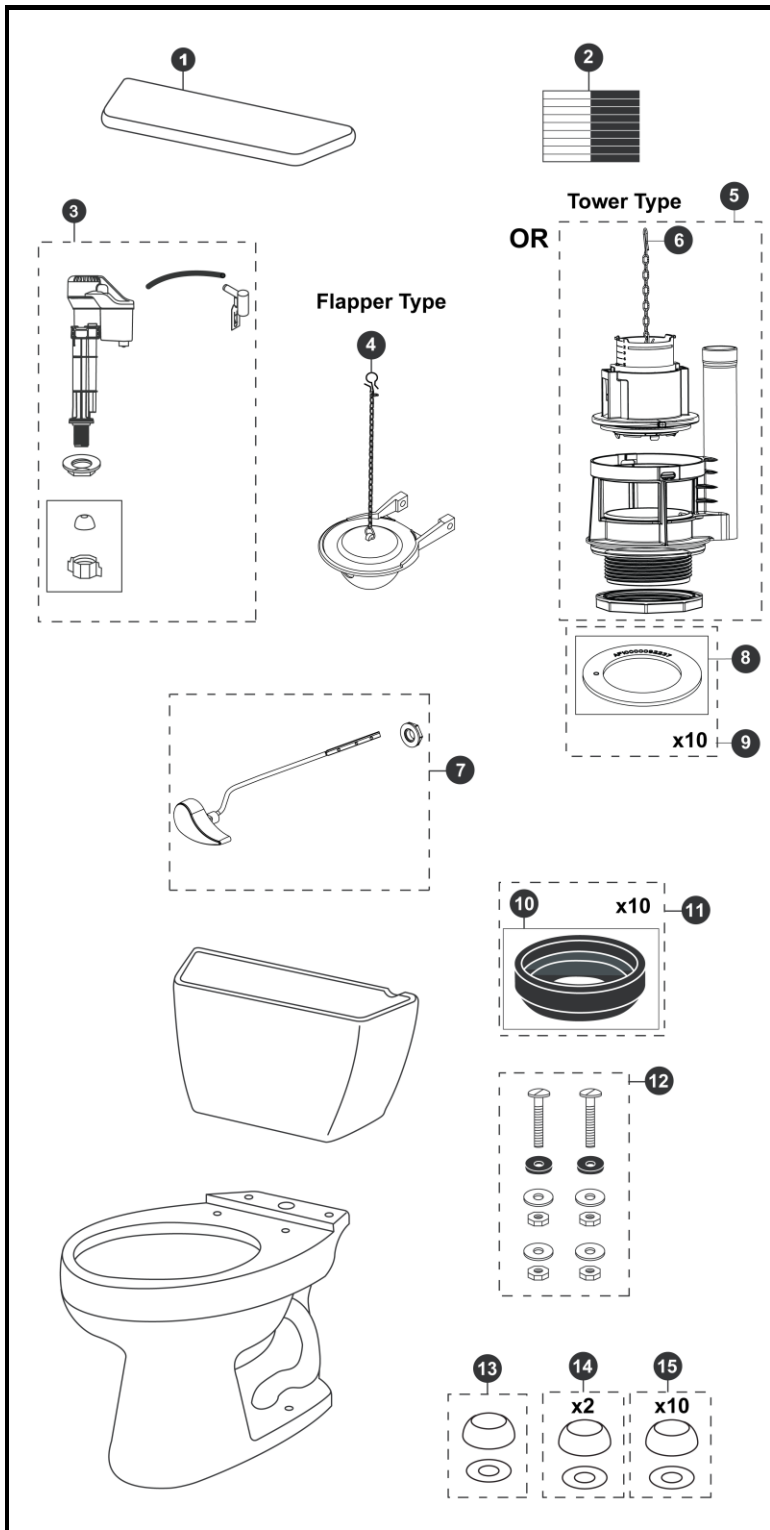

Drake®
1.28 Gpf Toilet, Elongated,
E-MAX®, ADA, 12" Rough-In

Item	Part	Description
1	TCU743CRE#01	Tank Lid w/ Velcro - Cotton
	TCU743CRE#03	Tank Lid w/ Velcro - Bone
	TCU743CRE#11	Tank Lid w/ Velcro - Colonial White
	TCU743CRE#12	Tank Lid w/ Velcro - Sedona Beige
	TCU743CRE#51	Tank Lid w/ Velcro - Ebony
2	THU107	Velcro Tape
3	TSU708	Fill Valve
4	THU500S	Flapper w/ Chain
5	THU445.10F-A	Drain Valve for Tower Type
6	THU440-A	Flush Tower
7	THU068#01	Trip Lever - Cotton
	THU068#03	Trip Lever - Bone
	THU068#11	Trip Lever - Colonial White
	THU068#12	Trip Lever - Sedona Beige
	THU068#51	Trip Lever - Ebony
	THU068#CP	Trip Lever - Chrome Plated
	THU068#BN	Trip Lever - Brushed Nickel
	THU068#PN	Trip Lever - Polished Nickel
8	THU407	Seal Gasket (1 piece)
9	THU370	Seal Gasket (10 pieces)
10	9BU024E	3" Tank to Bowl Gasket
11	THU131	Tank to Bowl Gaskets (10 pieces)
12	TSU01D	Tank Mounting Kit
13	THU044#01	Bolt Cap Set - Cotton (1 set)
	THU044#03	Bolt Cap Set - Bone (1 set)
	THU044#11	Bolt Cap Set - Colonial White (1 set)
	THU044#12	Bolt Cap Set - Sedona Beige
	THU044#51	Bolt Cap Set - Ebony
14	THU044S#01	Bolt Cap Sets - Cotton (2 pieces)
	THU044S#03	Bolt Cap Sets - Bone (2 pieces)
	THU044S#11	Bolt Cap Sets - Colonial White (2 pieces)
	THU044S#12	Bolt Cap Sets - Sedona Beige (2 pieces)
	THU044S#51	Bolt Cap Sets - Ebony (2 pieces)
15	THU098#01	Bolt Cap Sets - Cotton (20 pieces)
	THU098#03	Bolt Cap Sets - Bone (20 pieces)
	THU098#11	Bolt Cap Sets - Colonial White (20 pieces)
	THU098#12	Bolt Cap Sets - Sedona Beige (20 pieces)
	THU098#51	Bolt Cap Sets - Ebony (20 pieces)

Note:

Product Number Explanations

Two-Piece Toilet	Tank	Bowl
(CST) Gravity Type Toilet (744) Model	(ST) Tank (743) Model	(C) Bowl (744) Model
(E) E-MAX®		(E) E-MAX®
(L) ADA Compliant		(L) ADA Compliant

Actual Product may vary slightly from illustration.