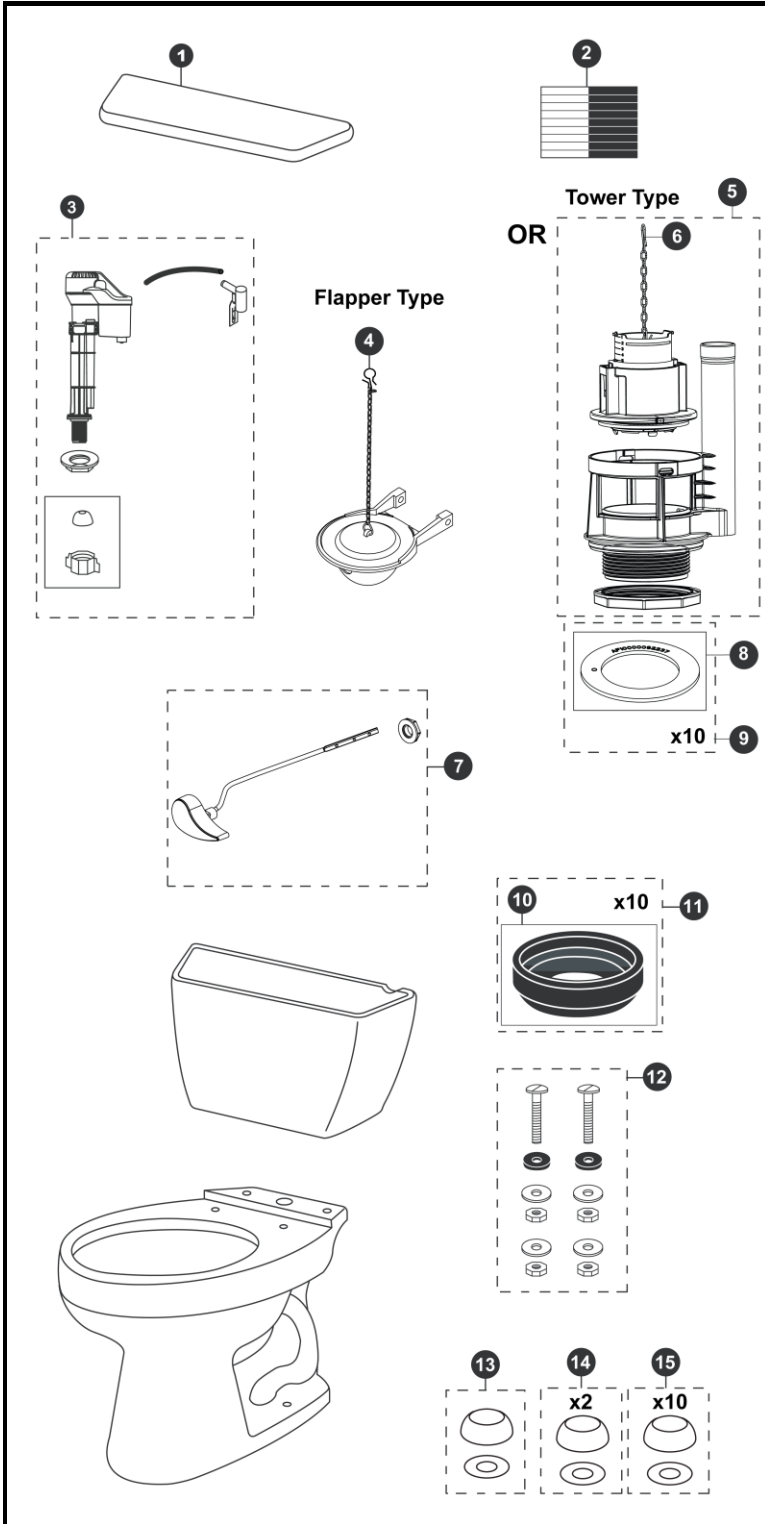

CST744E CST744EG  
 C744E C744EG  
 ST743E ST743E

**Drake®**  
**1.28 Gpf Toilet, Elongated,**  
**E-MAX®, 12" Rough-In**  
**(including CEFIONTECT®)**

Actual Product may vary slightly from illustration.

Item	Part	Description
1	TCU743CRE#01	Tank Lid w/ Velcro - Cotton
	TCU743CRE#03	Tank Lid w/ Velcro - Bone
	TCU743CRE#11	Tank Lid w/ Velcro - Colonial White
	TCU743CRE#12	Tank Lid w/ Velcro - Sedona Beige
	TCU732CRE#51	Tank Lid w/ Velcro - Ebony
2	THU107	Velcro Tape
3	TSU708	Fill Valve
4	THU500S	Flapper w/ Chain
5	THU445.10F-A	Drain Valve for Tower Type
6	THU440-A	Flush Tower
7	THU068#01	Trip Lever - Cotton
	THU068#03	Trip Lever - Bone
	THU068#11	Trip Lever - Colonial White
	THU068#12	Trip Lever - Sedona Beige
	THU068#51	Trip Lever - Ebony
	THU068#CP	Trip Lever - Chrome Plated
	THU068#BN	Trip Lever - Brushed Nickel
	THU068#PN	Trip Lever - Polished Nickel
8	THU407	Seal Gasket (1 piece)
9	THU370	Seal Gasket (10 pieces)
10	9BU024E	3" Tank to Bowl Gasket
11	THU131	Tank to Bowl Gaskets (10 pieces)
12	TSU01D	Tank Mounting Kit
13	THU044#01	Bolt Cap Set - Cotton (1 set)
	THU044#03	Bolt Cap Set - Bone (1 set)
	THU044#11	Bolt Cap Set - Colonial White (1 set)
	THU044#12	Bolt Cap Set - Sedona Beige
	THU044#51	Bolt Cap Set - Ebony
14	THU044S#01	Bolt Cap Sets - Cotton (2 pieces)
	THU044S#03	Bolt Cap Sets - Bone (2 pieces)
	THU044S#11	Bolt Cap Sets - Colonial White (2 pieces)
	THU044S#12	Bolt Cap Sets - Sedona Beige (2 pieces)
	THU044S#51	Bolt Cap Sets - Ebony (2 pieces)
15	THU098#01	Bolt Cap Sets - Cotton (20 pieces)
	THU098#03	Bolt Cap Sets - Bone (20 pieces)
	THU098#11	Bolt Cap Sets - Colonial White (20 pieces)
	THU098#12	Bolt Cap Sets - Sedona Beige (20 pieces)
	THU098#51	Bolt Cap Sets - Ebony (20 pieces)

**Note:**

**Product Number Explanations**

Two-Piece Toilet	Tank	Bowl
(CST) Gravity Type Toilet	(ST) Tank	(C) Bowl
(744) Model	(743) Model	(744) Model
(E) E-MAX®	(E) E-MAX®	(E) E-MAX®
(G) CEFIONTECT®		(G) CEFIONTECT®